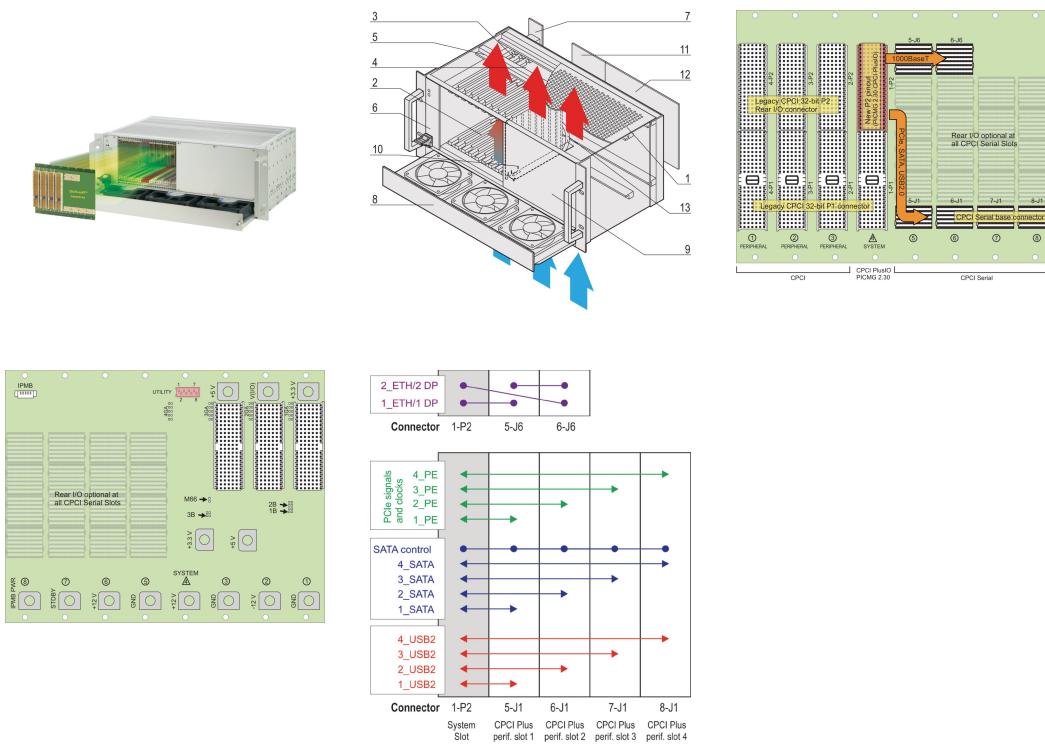

CPCI PlusIO System With Pluggable PSU, 4 U, 8 Slot

NÚMERO DE CATÁLOGO

24579-400

4 U CompactPCI PlusIO System with vertical Card Cage for one CPCI PlusIO System Controller, 4 CompactPCI and 3 CompactPCI Serial Peripheral Boards and one CompactPCI 3 U Pluggable Power Supply.

CERTIFICATIONS

CARACTERÍSTICAS

In accordance with IEC 60297-3-101, -102, -103; IEEE 1101.1, 1101.10/11; backplane in accordance with PICMG 2.0 rev. 3.0 and PICMG 2.30 rev. 1.0

System with vertical card cage. Board format Front: 3 U, 160 mm deep, 8 slot; Rear I/O: 3 U, 80 mm deep, 3 slot

Backplane 4 slot, 3 U, 32 bit, CompactPCI; 4 slot, 3 U, CompactPCI PlusIO

Heat dissipation by 1 U hot-swap fan unit, airflow bottom to top

19"-compatible PSU, 250 W, 3 U, 8 HP

Option to mount a hard disk

CARACTERÍSTICAS DO PRODUTO

Product Type: System

Number of Slots: 8

Tipo: 19" Rack Mount

Backplane Type: 3 U, 4 Slot CompactPCI and 4 Slot CompactPCI Serial

Data Transfer: 32-bit PCI Bus; PCIe Gen2

Power per Slot: 40W