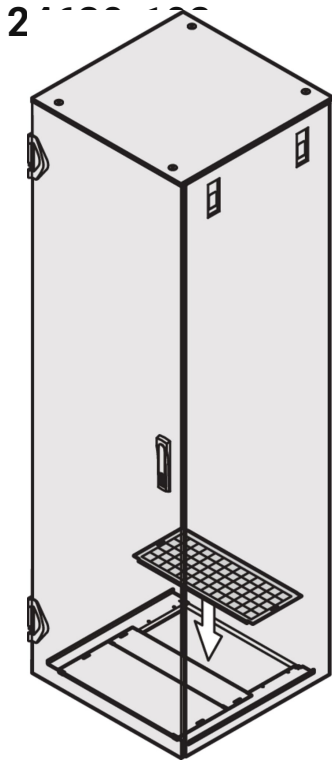

# Varistar CP Base Plate Filter Mat, 600W

## NÚMERO DE CATÁLOGO

Filter Mat helps cover the openings in the base plate which is otherwise used for cable management.

## CARACTERÍSTICAS

Air filter to close rear opening of base plate (multi-piece)