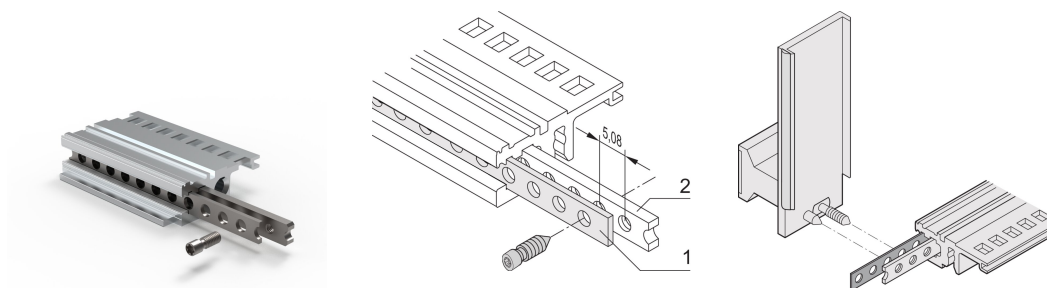

Horizontal Rail Perforated Strip, 20 HP

NÚMERO DE CATÁLOGO

30845-189

Perforated strip out of 1mm Aluminum for centering shielded plug-in units.

CERTIFICATIONS

CARACTERÍSTICAS

For centering the shielded plug-in units

CARATERÍSTICAS DO PRODUTO

Rack Width: 20HP

Quantidade por embalagem: 1

Length: 106.48mm

Material: Alumínio

Família de produtos: EuropacPRO; RatiopacPRO; RatiopacPRO AIR; CompacPRO; PropacPRO; Inpac

Product Type: Perforated Strip

Works With: Subracks; Cases

DETALHES ADICIONAIS DO PRODUTO

Only usable with double-T threaded insert.

Please take into consideration that deliveries may be carried out in the stated SPQs (SPQ, e.g. 5 pieces, 10 pieces, 50 pieces, etc.). Differing order quantities (e.g. 2 pieces) may be changed to the next possible delivery quantity = Standard Pack Quantity.