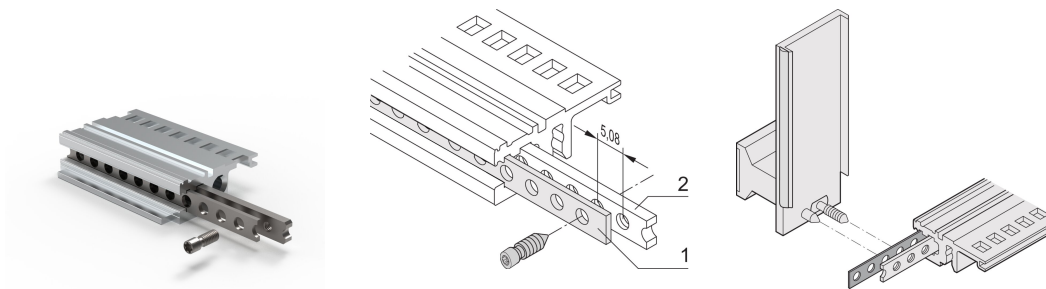

Horizontal Perforated Strip, 28 HP

NÚMERO DE CATÁLOGO

30845-197

Perforated strip out of 1mm Aluminum for centering shielded plug-in units.

CERTIFICATIONS

CARACTERÍSTICAS

For centering the shielded plug-in units

CARATERÍSTICAS DO PRODUTO

Rack Width: 28HP

Quantidade por embalagem: 1

Length: 147.12mm

Material: Alumínio

Família de produtos: EuropacPRO; RatiopacPRO; RatiopacPRO AIR; CompacPRO; PropacPRO; Inpac

Product Type: Perforated Strip

Works With: Subracks; Cases

Gross Weight: 0.002kg

DETALHES ADICIONAIS DO PRODUTO

Only usable with double-T threaded insert.

Please take into consideration that deliveries may be carried out in the stated SPQs (SPQ, e.g. 5 pieces, 10 pieces, 50 pieces, etc.). Differing order quantities (e.g. 2 pieces) may be changed to the next possible delivery quantity = Standard Pack Quantity.