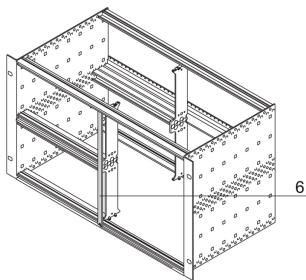

Front Panel Alternative for Combined Mounting, unshielded, 6 U, 2 HP

NÚMERO DE CATÁLOGO

30847-472

The 2 HP wide front panel covers an open slot. The non-shielded version can be fixed with screws and washers. Due to the 2 HP width, no sleeves can be used.

CERTIFICATIONS

CARACTERÍSTICAS

Flat front panel 6 U, 2 HP, Al, 2.5 mm

CARATERÍSTICAS DO PRODUTO

Product Type: Front Panel

Accessory Type: Front panel

Material: Alumínio

Front Finish: Anodized

Rear Finish: Conductive

Treated Edges: Não

Rack Height: 6U

Altura (H): 261.8mm

Rack Width: 2HP

Largura (W): 9.8mm

Em conformidade com: IEC 60297-3-101; IEEE 1101.1/10

Quantidade por embalagem: 1