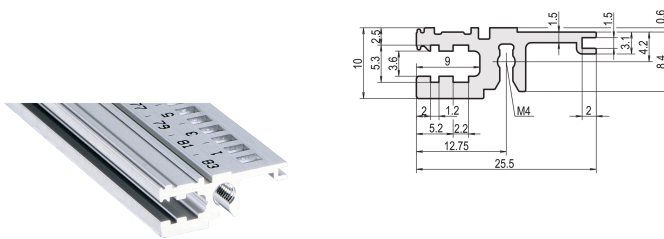

Horizontal Rail, Front, Type L-OD, Light, Without Lip, 28 HP

NÚMERO DE CATÁLOGO

34560-028

Combinations of horizontal rails and side panels

	Subrack 18 HP	Subrack 24 HP	Subrack 30 HP	Subrack 36 HP
Subrack 18 HP	-	+	+	+
Subrack 24 HP	+	+	+	+
Subrack 30 HP	+	+	-	-
Subrack 36 HP	+	+	-	-

Legend: + can be combined, - combination not recommended

The horizontal rail without a lip enable the use of a setups such as a 6 U front panel for a subrack which is split into 2 x 3 U.

CERTIFICATIONS

CARACTERÍSTICAS

For installation behind full-width front panel

< 28 HP not to print

Without lip (L-OD)

Aluminum extrusion, anodized finish, conductive contact surface

CARATERÍSTICAS DO PRODUTO

Rack Width: 28HP

Quantidade por embalagem: 1

Acabamento: Anodized

Length: 147.32mm

Material: Alumínio

Família de produtos: EuropacPRO; RatiopacPRO; RatiopacPRO AIR; CompacPRO; PropacPRO

Product Type: Horizontal Rail

Tipo: Light, OD

Works With: Subracks; Cases