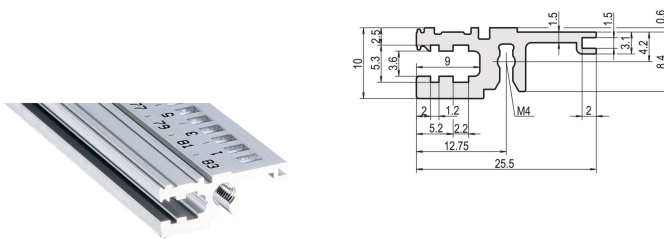

Horizontal Rail, Front, Type L-OD, Light, Without Lip, 84 HP

NÚMERO DE CATÁLOGO

34560-084

Combinations of horizontal rails and side panels

	Subrack 1 HP	Subrack 2 HP	Subrack 3 HP	Subrack 4 HP
Subrack 1 HP	-	+	+	+
Subrack 2 HP	+	+	+	+
Subrack 3 HP	+	+	-	-
Subrack 4 HP	+	+	-	-

Legend: + can be combined, - combination not recommended

The horizontal rail without a lip enable the use of a setups such as a 6 U front panel for a subrack which is split into 2 x 3 U.

CERTIFICATIONS

CARACTERÍSTICAS

For installation behind full-width front panel

< 28 HP not to print

Without lip (L-OD)

Aluminum extrusion, anodized finish, conductive contact surface

CARATERÍSTICAS DO PRODUTO

Rack Width: 84HP

Quantidade por embalagem: 1

Acabamento: Anodized

Length: 431.8mm

Material: Alumínio

Família de produtos: EuropacPRO; RatiopacPRO; RatiopacPRO AIR; CompacPRO; PropacPRO

Product Type: Horizontal Rail

Tipo: Light, OD

Works With: Subracks; Cases