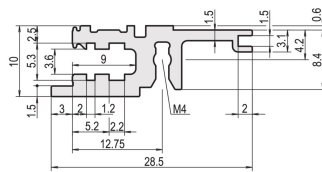

Horizontal Rail, Front, Type L-KD, Light, Short Lip, 20 HP

NÚMERO DE CATÁLOGO

34560-120

Combinations of horizontal rails and side panels

	Light L	Flashed F	Bezel B	Bezel F
Standard rail	-	+	+	+
Standard rail with short lip	+	+	+	+
Standard rail with light	+	+	-	-

Legend: + can be combined, - combination not recommended, * not supported

The horizontal rail with a short lip makes a clean design to the assembled front panel.

CERTIFICATIONS

CARACTERÍSTICAS

Standard rail at the front

Installation at top and bottom

Short lip (L-KD)

< 28 HP not to print

Aluminum extrusion, anodized finish, conductive contact surface

CARATERÍSTICAS DO PRODUTO

Rack Width: 20HP

Quantidade por embalagem: 1

Acabamento: Anodized

Length: 106.68mm

Material: Alumínio

Família de produtos: EuropacPRO; RatiopacPRO; RatiopacPRO AIR; CompacPRO; PropacPRO

Product Type: Horizontal Rail

Tipo: Light, KD

Works With: Subracks; Cases

Net Weight: 0.031kg