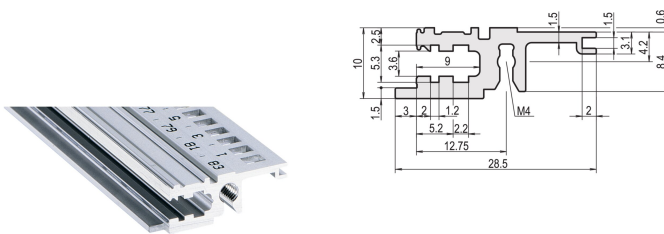

Horizontal Rail, Front, Type L-KD, Light, Short Lip, 28 HP

NÚMERO DE CATÁLOGO

34560-128

Combinations of horizontal rails and side panels

	Light L	Flexibel F	Heavy H 18	Edgecut E 18
Standard rail	+	+	+	+
Standard rail with short lip	+	+	+	+
Standard rail with light lip	+	+	-	-
Standard rail with heavy lip	+	+	-	-

Legend: + can be combined, - combination not recommended

The horizontal rail with a short lip makes a clean design to the assembled front panel.

CERTIFICATIONS

CARACTERÍSTICAS

Standard rail at the front

Installation at top and bottom

Short lip (L-KD)

< 28 HP not to print

Aluminum extrusion, anodized finish, conductive contact surface

CARATERÍSTICAS DO PRODUTO

Rack Width: 28HP

Quantidade por embalagem: 1

Acabamento: Anodized

Length: 147.32mm

Material: Alumínio

Família de produtos: EuropacPRO; RatiopacPRO; RatiopacPRO AIR; CompacPRO; PropacPRO

Product Type: Horizontal Rail

Tipo: Light, KD

Works With: Subracks; Cases

Gross Weight: 0.048kg

DETALHES ADICIONAIS DO PRODUTO