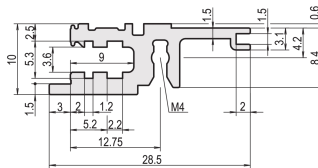

Horizontal Rail, Front, Type L-KD, Light, Short Lip, 42 HP

NÚMERO DE CATÁLOGO

34560-142

Combinations of horizontal rails and side panels

	Standard rail	Standard rail with short lip	Standard rail with short lip and rounded edge	Standard rail with rounded edge
Standard rail	-	+	+	+
Standard rail with short lip	+	+	+	+
Standard rail with short lip and rounded edge	+	+	-	-
Standard rail with rounded edge	+	+	-	-

Legend: + can be combined, - combination not recommended

The horizontal rail with a short lip makes a clean design to the assembled front panel.

CERTIFICATIONS

CARACTERÍSTICAS

Standard rail at the front

Installation at top and bottom

Short lip (L-KD)

< 28 HP not to print

Aluminum extrusion, anodized finish, conductive contact surface

CARATERÍSTICAS DO PRODUTO

Rack Width: 42HP

Quantidade por embalagem: 1

Acabamento: Anodized

Length: 218.44mm