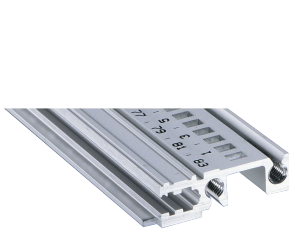

Horizontal Rail Front, Type H-KD, Heavy, Short Lip, 40 HP

NÚMERO DE CATÁLOGO

34560-240

Combinations of horizontal rails and side panels

		"4" can be combined.		"2" combination not recommended	
RatiopacPRO	Standard 4" rail	-	+	+	+
	Standard 2" rail	+	+	+	+
EuropacPRO	Standard 4" rail	+	+	-	-
	Standard 2" rail	+	+	-	-
		Light 1"	Standard 2"	Heavy 2 1/2"	Rugged 2 1/2"

Aluminum extrusion horizontal rail of the type H-KD (H-KD = Heavy, Short Lip) with a anodized surface and conductive contact surface. Printed HP markings for a quick optical positioning of the guide rails. Suitable for RatiopacPRO/-AIR and EuropacPRO/-rugged).

CERTIFICATIONS

CARACTERISTICAS

Installation at top and bottom

Short lip (H-KD)

Aluminum extrusion, anodized finish, conductive contact surface

CARATERÍSTICAS DO PRODUTO

Rack Width: 40HP

Quantidade por embalagem: 1

Acabamento: Anodized

Length: 208.28mm

Material: Alumínio

Família de produtos: EuropacPRO; RatiopacPRO; RatiopacPRO AIR; CompacPRO; PropacPRO

Product Type: Horizontal Rail

Tipo: Heavy, KD

Works With: Subracks; Cases