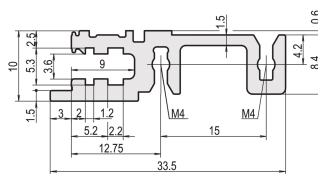

Horizontal Rail Front, Type H-KD, Heavy, Short Lip, 40 HP

NÚMERO DE CATÁLOGO

34560-240

Combinations of horizontal rails and side panels

		"4" can be combined.		"2" combination not recommended	
RatiopacPRO	Standard 4" rail	-	+	+	+
	Standard 2" rail	+	+	+	+
EuropacPRO	Standard 4" rail	+	+	-	-
	Standard 2" rail	+	+	-	-
		Light 1"	Standard 2"	Heavy 2 1/2"	Rugged 2 1/2"

Aluminum extrusion horizontal rail of the type H-KD (H-KD = Heavy, Short Lip) with a anodized surface and conductive contact surface. Printed HP markings for a quick optical positioning of the guide rails. Suitable for RatiopacPRO/-AIR and EuropacPRO/-rugged).

CERTIFICATIONS

CARACTERISTICAS

Installation at top and bottom

Short lip (H-KD)

Aluminum extrusion, anodized finish, conductive contact surface

CARATERÍSTICAS DO PRODUTO

Rack Width: 40HP

Quantidade por embalagem: 1

Acabamento: Anodized

Length: 208.28mm

Material: Alumínio

Família de produtos: EuropacPRO; RatiopacPRO; RatiopacPRO AIR; CompacPRO; PropacPRO

Product Type: Horizontal Rail

Tipo: Heavy, KD

Works With: Subracks; Cases