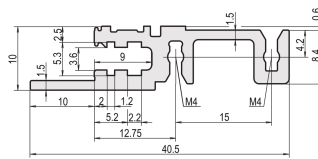

Horizontal Rail, Front, Type H-LD, Heavy, Long Lip, for IEEE Application, 1000 mm

NÚMERO DE CATÁLOGO

34560-301

Combinations of horizontal rails and side panels

	Side panel 1	Side panel 2	Side panel 3	Side panel 4
Horizontal rail 1	-	+	+	+
Horizontal rail 2	+	+	+	+
Horizontal rail 3	+	+	-	-
Horizontal rail 4	Light 1	Fluorescent 2	Heavy 3	Edgecut 4

Legend: "+" can be combined, "-" combination not recommended, "X" not recommended.

The horizontal rail with a long lip enables the use of IEEE insertion / extraction handles.

CERTIFICATIONS

CARACTERÍSTICAS

For plug-in units with IEEE handle

Long lip (H-LD)

Installation at top and bottom

For CPCI and VME64x systems

Aluminum extrusion, anodized finish, conductive contact surface

CARATERÍSTICAS DO PRODUTO

Rack Width: 195HP