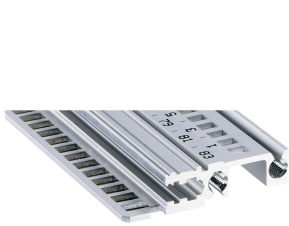

Horizontal Rail, Front, Type H-LD, Heavy, Long Lip, for IEEE Application, 20 HP

NÚMERO DE CATÁLOGO

34560-320

Combinations of horizontal rails and side panels

	Side panel 1	Side panel 2	Side panel 3	Side panel 4
Horizontal rail 1	-	+	+	+
Horizontal rail 2	+	+	+	+
Horizontal rail 3	+	+	-	-
Horizontal rail 4	Light 1	Dark 1	Heavy 1	Edge 1

Legend: + can be combined, - combination not recommended

The horizontal rail with a long lip enables the use of IEEE insertion / extraction handles.

CERTIFICATIONS

CARACTERÍSTICAS

For plug-in units with IEEE handle

Long lip (H-LD)

Installation at top and bottom

For CPCI and VME64x systems

Aluminum extrusion, anodized finish, conductive contact surface

CARATERÍSTICAS DO PRODUTO

Rack Width: 20HP

Quantidade por embalagem: 1

Acabamento: Anodized

Length: 106.68mm

Material: Alumínio

Família de produtos: EuropacPRO; RatiopacPRO; RatiopacPRO AIR; CompacPRO; PropacPRO

Product Type: Horizontal Rail

Tipo: Heavy, LD

Works With: Subracks; Cases