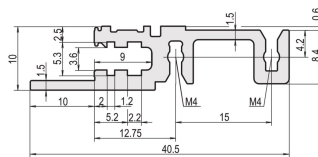

Horizontal Rail, Front, Type H-LD, Heavy, Long Lip, for IEEE Application, 20 HP

NÚMERO DE CATÁLOGO

34560-320

Combinations of horizontal rails and side panels

	Side panel 1	Side panel 2	Side panel 3	Side panel 4
Horizontal rail 1	-	+	+	+
Horizontal rail 2	+	+	+	+
Horizontal rail 3	+	+	-	-
Horizontal rail 4	Light 1	Dark 1	Heavy 1	Edge 1

Legend: + can be combined, - combination not recommended

The horizontal rail with a long lip enables the use of IEEE insertion / extraction handles.

CERTIFICATIONS

CARACTERÍSTICAS

For plug-in units with IEEE handle

Long lip (H-LD)

Installation at top and bottom

For CPCI and VME64x systems

Aluminum extrusion, anodized finish, conductive contact surface

CARATERÍSTICAS DO PRODUTO

Rack Width: 20HP

Quantidade por embalagem: 1

Acabamento: Anodized

Length: 106.68mm

Material: Alumínio

Família de produtos: EuropacPRO; RatiopacPRO; RatiopacPRO AIR; CompacPRO; PropacPRO

Product Type: Horizontal Rail

Tipo: Heavy, LD

Works With: Subracks; Cases