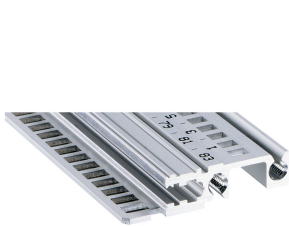

Horizontal Rail, Front, Type H-LD, Heavy, Long Lip, for IEEE Application, 84 HP

NÚMERO DE CATÁLOGO

34560-384

Combinations of horizontal rails and side panels

	4HP	8HP	12HP	16HP
Horizontal rail	-	+	+	+
Horizontal rail with long lip	+	+	+	+
Horizontal rail with long lip and IEEE handle	+	+	-	-
Horizontal rail with long lip and IEEE handle and IEEE handle	+	+	-	-
Horizontal rail with long lip and IEEE handle and IEEE handle and IEEE handle	+	+	-	-
Horizontal rail with long lip and IEEE handle and IEEE handle and IEEE handle and IEEE handle	+	+	-	-

Legend: + can be combined, - combination not recommended, + not recommended

The horizontal rail with a long lip enables the use of IEEE insertion / extraction handles.

CERTIFICATIONS

CARACTERÍSTICAS

For plug-in units with IEEE handle

Long lip (H-LD)

Installation at top and bottom

For CPCI and VME64x systems

Aluminum extrusion, anodized finish, conductive contact surface

CARATERÍSTICAS DO PRODUTO

Rack Width: 84HP

Quantidade por embalagem: 1

Acabamento: Anodized

Length: 431.8mm

Material: Alumínio

Família de produtos: EuropacPRO; RatiopacPRO; RatiopacPRO AIR; CompacPRO; PropacPRO

Product Type: Horizontal Rail

Tipo: Heavy, LD

Works With: Subracks; Cases