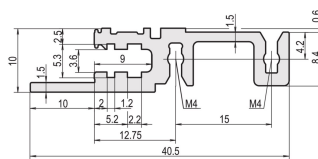

Horizontal Rail, Front, Type H-LD, Heavy, Long Lip, for IEEE Application, 84 HP

NÚMERO DE CATÁLOGO

34560-384

Combinations of horizontal rails and side panels

	4HP	8HP	12HP	16HP
Horizontal rail	-	+	+	+
Horizontal rail with long lip	+	+	+	+
Horizontal rail with long lip and IEEE handle	+	+	-	-
Horizontal rail with long lip and IEEE handle and IEEE handle	+	+	-	-
Horizontal rail with long lip and IEEE handle and IEEE handle and IEEE handle	+	+	-	-
Horizontal rail with long lip and IEEE handle and IEEE handle and IEEE handle and IEEE handle	+	+	-	-

Legend: + can be combined, - combination not recommended, + not recommended

The horizontal rail with a long lip enables the use of IEEE insertion / extraction handles.

CERTIFICATIONS

CARACTERÍSTICAS

For plug-in units with IEEE handle

Long lip (H-LD)

Installation at top and bottom

For CPCI and VME64x systems

Aluminum extrusion, anodized finish, conductive contact surface

CARATERÍSTICAS DO PRODUTO

Rack Width: 84HP

Quantidade por embalagem: 1