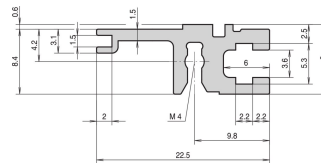

Horizontal Rail, Rear, Type L-ST, Light, Standard, 20 HP

NÚMERO DE CATÁLOGO

34560-420

	Light L-ST	Standard L-ST	Light ST	Standard ST
Light L-ST	-	+	+	+
Standard L-ST	+	+	+	+
Light ST	+	+	-	-
Standard ST	+	+	-	-

Legend: + combinations; - combinations not recommended

The horizontal rail, type ST enables the isolated assembly of a backplane. The isolation is done by an insulation strip.