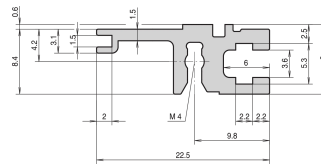

Horizontal Rail, Rear, Type L-ST, Light, Standard, 42 HP

NÚMERO DE CATÁLOGO

34560-442

Combinations of horizontal rails and side panels

	Horizontal rail	Horizontal rail with insulation strip	Horizontal rail with insulation strip and side panel	Horizontal rail with insulation strip and side panel with insulation strip
Horizontal rail	-	+	+	+
Horizontal rail with insulation strip	+	+	+	+
Horizontal rail with insulation strip and side panel	+	+	-	-
Horizontal rail with insulation strip and side panel with insulation strip	+	+	-	-

Legend: + = combination possible, - = combination not recommended

The horizontal rail, type ST enables the isolated assembly of a backplane. The isolation is done by an insulation strip.

CERTIFICATIONS

CARACTERÍSTICAS

For indirect backplane mounting with insulation strip

Mounting top and bottom

Aluminum extrusion, anodized finish, conductive contact surface

CARATERÍSTICAS DO PRODUTO

Rack Width: 42HP

Quantidade por embalagem: 1