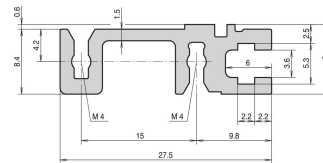

Horizontal Rail, Rear, Type H-ST, Heavy, Standard, 1000 mm

NÚMERO DE CATÁLOGO

34560-501

Combinations of horizontal rails and side panels

	"H" can be combined		"ST" combination: not recommended	
Horizontal rail	-	+	+	+
Horizontal rail	+	+	+	+
Horizontal rail	+	+	-	-
Side panel	Light v.1	Panel 2	Panel 3 H	Support 1 H

The horizontal rail, type ST enables the isolated assembly of a backplane. The isolation is done by an insulation strip.

CERTIFICATIONS

CARACTERÍSTICAS

For indirect backplane mounting with insulation strip

Standard where mechanical demands are high (H-ST)

Mounting top and bottom

< 28 HP not printed

Aluminum extrusion, anodized finish, conductive contact surface, with HP markings

CARACTERÍSTICAS DO PRODUTO

Rack Width: 195HP