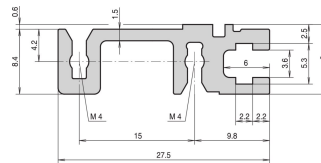

Horizontal Rail, Rear, Type H-ST, Heavy, Standard, 63 HP

NÚMERO DE CATÁLOGO

34560-563

Combinations of horizontal rails and side panels

	4" - can be combined	3" - combination not recommended	2" - combination not recommended	1" - combination not recommended
Horizontal rail	-	+	+	+
Horizontal rail	+	+	+	+
Horizontal rail	+	+	-	-
Side panel	Light 1.0	Medium 1.0	Heavy 1.0	Super 1.0

The horizontal rail, type ST enables the isolated assembly of a backplane. The isolation is done by an insulation strip.

CERTIFICATIONS

CARACTERÍSTICAS

For indirect backplane mounting with insulation strip

Standard where mechanical demands are high (H-ST)

Mounting top and bottom

< 28 HP not printed

Aluminum extrusion, anodized finish, conductive contact surface, with HP markings

CARACTERÍSTICAS DO PRODUTO

Rack Width: 63HP

Quantidade por embalagem: 1

Acabamento: Anodized

Length: 325.12mm

Material: Alumínio

Família de produtos: EuropacPRO; RatiopacPRO; RatiopacPRO AIR; CompacPRO; PropacPRO

Product Type: Horizontal Rail

Tipo: Heavy, ST