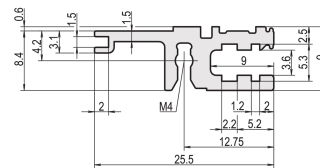

Horizontal Rail, Rear, Type L-VT, Light, 1000 mm

NÚMERO DE CATÁLOGO

34560-601

Combinations of horizontal rails and side panels

⊕ = can be combined, ⊖ = combination not recommended

Aluminum	-	+	+	+
Aluminum	+	+	+	+
Aluminum	+	+	-	-
Horizontal rail				
Side panel	Light 1	Medium 2	Heavy 3 H	Flagged 4 B

Ally from rail

The horizontal rail, type VT enables the direct assembly of a backplane.

CERTIFICATIONS

CARACTERÍSTICAS

For direct backplane mounting

Recessed installation for low mechanical demands (L-VT)

Mounting top and bottom

Aluminum extrusion, anodized finish, conductive contact surface

CARATERÍSTICAS DO PRODUTO

Rack Width: 195HP

Quantidade por embalagem: 1

Acabamento: Anodized

Length: 1000mm

Material: Alumínio

Família de produtos: EuropacPRO; RatiopacPRO; RatiopacPRO AIR; CompacPRO; PropacPRO

Product Type: Horizontal Rail

Tipo: Light, VT

Works With: Subracks; Cases

Net Weight: 0.264kg

DETALHES ADICIONAIS DO PRODUTO

Delivery is in standard pack multiples. Pricing is per individual item.

Please take into consideration that deliveries may be carried out in the stated SPQs (SPQ, e.g. 5 pieces, 10 pieces, 50 pieces, etc.). Differing order quantities (e.g. 2 pieces) may be changed to the next possible delivery quantity = Standard Pack Quantity.