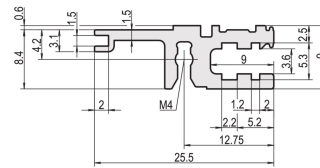

Horizontal Rail, Rear, Type L-VT, Light, 40 HP

NÚMERO DE CATÁLOGO

34560-640

Combinations of horizontal rails and side panels

	"+" can be combined		"-" combination not recommended	
Horizontal rail	-	+	+	+
Horizontal rail	+	+	+	+
Horizontal rail	+	+	-	-
Horizontal rail	+	+	-	-
Side panel	Light 1-F	Flashed 1-F	Heavy 1-F	Rugged 1-F

The horizontal rail, type VT enables the direct assembly of a backplane.

CERTIFICATIONS

CARACTERÍSTICAS

For direct backplane mounting

Recessed installation for low mechanical demands (L-VT)

Mounting top and bottom

Aluminum extrusion, anodized finish, conductive contact surface

CARATERÍSTICAS DO PRODUTO

Rack Width: 40HP

Quantidade por embalagem: 1

Acabamento: Anodized

Length: 208.28mm

Material: Alumínio

Família de produtos: EuropacPRO; RatiopacPRO; RatiopacPRO AIR; CompacPRO; PropacPRO

Product Type: Horizontal Rail

Tipo: Light, VT

Works With: Subracks; Cases

Net Weight: 0.05kg

DETALHES ADICIONAIS DO PRODUTO

Delivery is in standard pack multiples. Pricing is per individual item.

Please take into consideration that deliveries may be carried out in the stated SPQs (SPQ, e.g. 5 pieces, 10 pieces, 50 pieces, etc.). Differing order quantities (e.g. 2 pieces) may be changed to the next possible delivery quantity = Standard Pack Quantity.