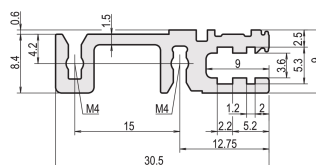

Horizontal Rail, Rear, Type H-VT, Heavy, 20 HP

NÚMERO DE CATÁLOGO

34560-720

Combinations of horizontal rails and side panels

		+ = can be combined, - = combination not recommended			
Horizontal rail		-	+	+	+
Horizontal rail		+	+	+	+
Horizontal rail		+	+	-	-
Horizontal rail					
Side panel					
		Light 1.0	Fluoride 1.0	Heavy 2.0	Rugged 1.0

The horizontal rail, type VT enables the direct assembly of a backplane.

CERTIFICATIONS

CARACTERÍSTICAS

For direct backplane mounting

Mounting top and bottom

Recessed installation for high mechanical demands (H-VT)

Aluminum extrusion, anodized finish, conductive contact surface

CARATERÍSTICAS DO PRODUTO

Rack Width: 20HP

Quantidade por embalagem: 1

Acabamento: Anodized

Length: 106.68mm

Material: Alumínio

Família de produtos: EuropacPRO; RatiopacPRO; RatiopacPRO AIR; CompacPRO; PropacPRO

Product Type: Horizontal Rail

Tipo: Heavy, VT

Works With: Subracks; Cases

Net Weight: 0.036kg

DETALHES ADICIONAIS DO PRODUTO

Delivery is in standard pack multiples. Pricing is per individual item.

Please take into consideration that deliveries may be carried out in the stated SPQs (SPQ, e.g. 5 pieces, 10 pieces, 50 pieces, etc.). Differing order quantities (e.g. 2 pieces) may be changed to the next possible delivery quantity = Standard Pack Quantity.