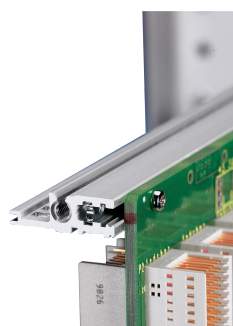

Horizontal Rail, Rear, Type H-VT, Heavy, 20 HP

NÚMERO DE CATÁLOGO

34560-720

Combinations of horizontal rails and side panels

		+ = can be combined, - = combination not recommended			
Horizontal rail		-	+	+	+
Horizontal rail		+	+	+	+
Horizontal rail		+	+	-	-
Horizontal rail					
Side panel					
		Light 1.0	Fluoride 1.0	Heavy 2.0	Rugged 1.0

The horizontal rail, type VT enables the direct assembly of a backplane.

CERTIFICATIONS

CARACTERÍSTICAS

For direct backplane mounting

Mounting top and bottom

Recessed installation for high mechanical demands (H-VT)

Aluminum extrusion, anodized finish, conductive contact surface

CARATERÍSTICAS DO PRODUTO

Rack Width: 20HP

Quantidade por embalagem: 1

Acabamento: Anodized

Length: 106.68mm

Material: Alumínio

Família de produtos: EuropacPRO; RatiopacPRO; RatiopacPRO AIR; CompacPRO; PropacPRO