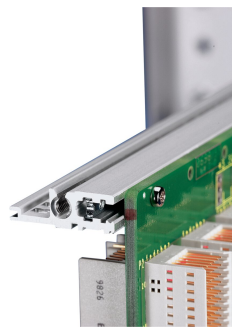

# Horizontal Rail, Rear, Type H-VT, Heavy, 40 HP

## NÚMERO DE CATÁLOGO

34560-740

Combinations of horizontal rails and side panels

		+ = can be combined, - = combination not recommended			
Horizontal rail	Standard	-	+	+	subcase to request
	Heavy	+	subcase to request (for connection)	subcase to request with subcase for external connection	+
Side panel	Standard	+	+	-	-
	Heavy	+	+	-	-
	Light 1-F		Flashed 1-F	Heavy 1-F	Rugged 1-F

The horizontal rail, type VT enables the direct assembly of a backplane.

## CARACTERÍSTICAS

For direct backplane mounting

Mounting top and bottom

Recessed installation for high mechanical demands (H-VT)

Aluminum extrusion, anodized finish, conductive contact surface