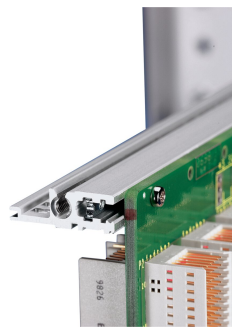

Horizontal Rail, Rear, Type H-VT, Heavy, 42 HP

NÚMERO DE CATÁLOGO

34560-742

Combinations of horizontal rails and side panels

		+ = can be combined, - = combination not recommended			
Horizontal rail	Standard	-	+	+	subrack to request
	Heavy	+	subrack to request (for Component)	subrack to request with subrack for external mounting	+
Subrack	Standard	+	+	-	-
	Heavy	+	+	-	-
Subrack panel	Light		Flashed	Heavy	Rugged

The horizontal rail, type VT enables the direct assembly of a backplane.

CERTIFICATIONS

CARACTERÍSTICAS

For direct backplane mounting

Mounting top and bottom

Recessed installation for high mechanical demands (H-VT)

Aluminum extrusion, anodized finish, conductive contact surface

CARATERÍSTICAS DO PRODUTO

Rack Width: 42HP

Quantidade por embalagem: 1

Acabamento: Anodized

Length: 218.44mm

Material: Alumínio

Família de produtos: EuropacPRO; RatiopacPRO; RatiopacPRO AIR; CompacPRO; PropacPRO