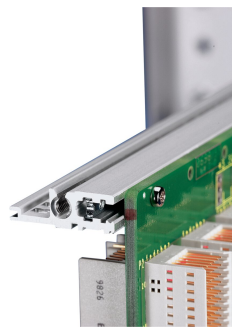

Horizontal Rail, Rear, Type H-VT, Heavy, 63 HP

NÚMERO DE CATÁLOGO

34560-763

Combinations of horizontal rails and side panels

		+ = can be combined, - = combination not recommended			
Horizontal rail		-	+	+	subrack to request
Horizontal rail		+	subrack for backplane (see Connection PC)	subrack for energy with subrack for network monitoring	+
Horizontal rail		+	subrack for backplane	-	-
Horizontal rail					
Side panel		Light 1-F	Fluorescent F	Heavy 2-F	Rugged 1-F

The horizontal rail, type VT enables the direct assembly of a backplane.

CERTIFICATIONS

CARACTERÍSTICAS

For direct backplane mounting

Mounting top and bottom

Recessed installation for high mechanical demands (H-VT)

Aluminum extrusion, anodized finish, conductive contact surface

CARATERÍSTICAS DO PRODUTO

Rack Width: 63HP

Quantidade por embalagem: 1

Acabamento: Anodized

Length: 325.12mm

Material: Alumínio

Família de produtos: EuropacPRO; RatiopacPRO; RatiopacPRO AIR; CompacPRO; PropacPRO