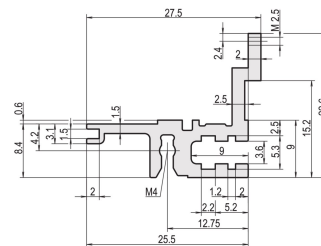

Horizontal Rail, Rear, Type L-MZ, Light, With Z-Rail, 84 HP

NÚMERO DE CATÁLOGO

34560-884

Combinations of horizontal rails and side panels

	Light L-MZ	Light L-MZ	Light L-MZ	Light L-MZ
Light L-MZ	-	+	+	+
Light L-MZ	+	+	+	+
Light L-MZ	+	+	-	-
Light L-MZ	+	+	-	-

+ = can be combined - = combination not recommended

+ = recommended for use with MZ connectors
 + = recommended for use with MZ connectors for external connections

Light L-MZ Light L-MZ Light L-MZ Light L-MZ Light L-MZ

For directly mounting connectors complying with EN 60603 (DIN 41612)

With Z-rail for low mechanical load (L-MZ)

Aluminum extrusion, anodized finish, conductive contact surface

CARATERÍSTICAS DO PRODUTO

Rack Width: 84HP