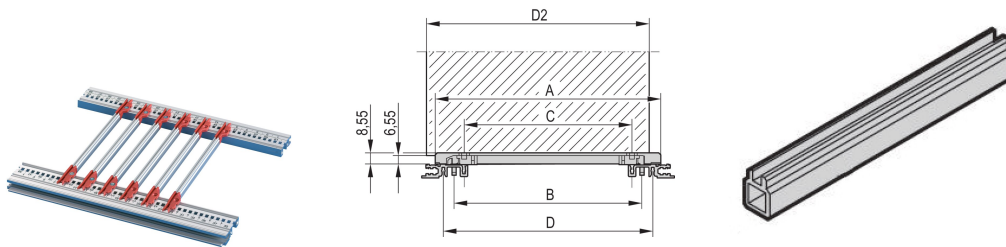

# Guide Rail Multi Piece, Mid-Piece, Aluminum Extrusion, 340 mm, 2 mm Groove Width, 10 Pieces

## NÚMERO DE CATÁLOGO

**34560-894**

Guide rail mid-piece for individual multi-piece guide rails out of plastic or Aluminum extrusion. Suitable for Standard, Accessory, 4.4" PCB types and end pieces with coding.

## CARACTERÍSTICAS

Middle profile for mounting guide rails for 2 mm groove width

2 plastic end pieces are required; these are pushed on to both ends of the middle profile

Guide rails can be clipped into horizontal rails (Al extrusion) or into 1.5 mm thick plates

## CARATERÍSTICAS DO PRODUTO

Product Type: Guide Rail

Família de produtos: EuropacPRO; RatiopacPRO; RatiopacPRO AIR; CompacPRO; PropacPRO; MultipacPRO; Inpac

Tipo: Middle Section

Works With: Subracks; Cases; Chassis