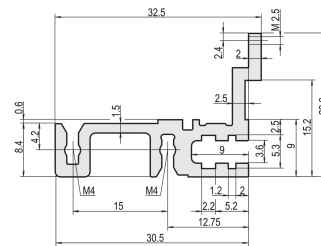

Horizontal Rail, Rear, Type H-MZ, Heavy, With Z-Rail, 20 HP

NÚMERO DE CATÁLOGO

34560-920

Combinations of horizontal rails and side panels

		+ = can be combined		- = combination not recommended	
Aluminum		-	+	+	+
Aluminum		+	+	+	+
Aluminum		+	+	-	-
Horizontal rail					
	Side panel	Light 1	Medium 2	Heavy 3 H	Flagged 4 B

The horizontal rail, type heavy with MZ enables the use of DIN connectors. The connectors are in accordance with EN 60603-2.

CERTIFICATIONS

CARACTERÍSTICAS

For directly mounting connectors complying with EN 60603 (DIN 41612)

With Z-rail for high mechanical load (H-MZ)

Aluminum extrusion, anodized finish, conductive contact surface

CARATERÍSTICAS DO PRODUTO

Rack Width: 20HP

Quantidade por embalagem: 1

Acabamento: Anodized

Length: 106.68mm