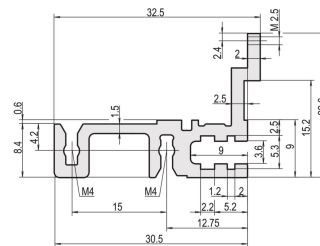

Horizontal Rail, Rear, Type H-MZ, Heavy, With Z-Rail, 84 HP

NÚMERO DE CATÁLOGO

34560-984

Combinations of horizontal rails and side panels

		+ = can be combined, - = combination not recommended			
Aluminum		-	+	+	+
Aluminum		+	+	+	+
Aluminum		+	+	-	-
Horizontal rail					
	Side panel	Light 1	Medium 2	Heavy 3 H	Exaggerated 4

The horizontal rail, type heavy with MZ enables the use of DIN connectors. The connectors are in accordance with EN 60603-2.

CERTIFICATIONS

CARACTERÍSTICAS

For directly mounting connectors complying with EN 60603 (DIN 41612)

With Z-rail for high mechanical load (H-MZ)

Aluminum extrusion, anodized finish, conductive contact surface

CARATERÍSTICAS DO PRODUTO

Rack Width: 84HP

Quantidade por embalagem: 1

Acabamento: Anodized

Length: 431.8mm