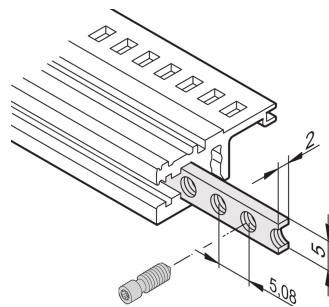

Horizontal Rails Threaded Insert, M2.5, 40 HP

NÚMERO DE CATÁLOGO

34561-340

The threaded insert is a metal strip with thread M2.5 and allows the fixing of front panels.

CERTIFICATIONS

CARACTERÍSTICAS

The collar screws used for fixing partial-width front panels must be 12.3 mm long

Usable for all horizontal rails

CARATERÍSTICAS DO PRODUTO

Rack Width: 40HP

Quantidade por embalagem: 1

Acabamento: Chapa de Aço Zincada

Length: 207.78mm

Material: Aço

Família de produtos: EuropacPRO; RatiopacPRO; RatiopacPRO AIR; CompacPRO; PropacPRO; Inpac

Product Type: Threaded Insert

Works With: Subracks; Cases

DETALHES ADICIONAIS DO PRODUTO

Please take into consideration that deliveries may be carried out in the stated SPQs (SPQ, e.g. 5 pieces, 10 pieces, 50 pieces, etc.). Differing order quantities (e.g. 2 pieces) may be changed to the next possible delivery quantity = Standard Pack Quantity.