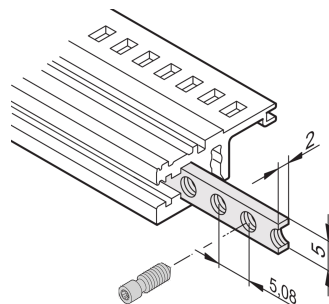

Horizontal Rails Threaded Insert, M2.5, 84 HP

NÚMERO DE CATÁLOGO

34561-384

The threaded insert is a metal strip with thread M2.5 and allows the fixing of front panels.

CERTIFICATIONS

CARACTERÍSTICAS

The collar screws used for fixing partial-width front panels must be 12.3 mm long

Usable for all horizontal rails

CARATERÍSTICAS DO PRODUTO

Rack Width: 84HP

Quantidade por embalagem: 1

Acabamento: Chapa de Aço Zincada

Length: 431.3mm

Material: Aço

Família de produtos: EuropacPRO; RatiopacPRO; RatiopacPRO AIR; CompacPRO; PropacPRO; Inpac

Product Type: Threaded Insert

Works With: Subracks; Cases

Net Weight: 0.028kg

DETALHES ADICIONAIS DO PRODUTO

Please take into consideration that deliveries may be carried out in the stated SPQs (SPQ, e.g. 5 pieces, 10 pieces, 50 pieces, etc.). Differing order quantities (e.g. 2 pieces) may be changed to the next possible delivery quantity = Standard Pack Quantity.