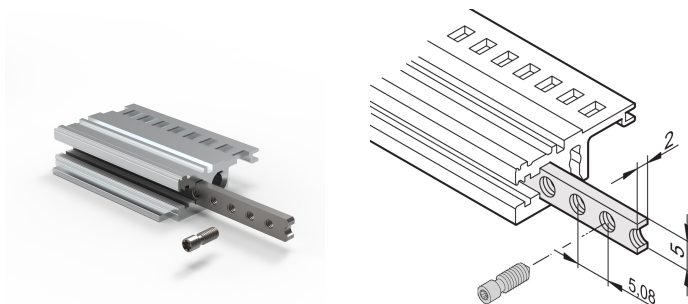

Horizontal Rails Threaded Insert, M3

NÚMERO DE CATÁLOGO

34561-484

The threaded insert is a metal strip with thread M3 and allows the fixing of front panels.

CERTIFICATIONS

CARACTERÍSTICAS

The collar screws used for fixing partial-width front panels must be 12.3 mm long

Usable for all horizontal rails

CARATERÍSTICAS DO PRODUTO

Product Type: Threaded Insert

Família de produtos: EuropacPRO; RatiopacPRO; RatiopacPRO AIR; CompacPRO; PropacPRO; Inpac

Works With: Subracks; Cases

Rack Width: 84HP

Material: Aço

Quantidade por embalagem: 1

Length: 431.3mm

Acabamento: Chapa de Aço Zincada

Net Weight: 0.02kg

DETALHES ADICIONAIS DO PRODUTO

Please take into consideration that deliveries may be carried out in the stated SPQs (SPQ, e.g. 5 pieces, 10 pieces, 50 pieces, etc.). Differing order quantities (e.g. 2 pieces) may be changed to the next possible delivery quantity = Standard Pack Quantity.