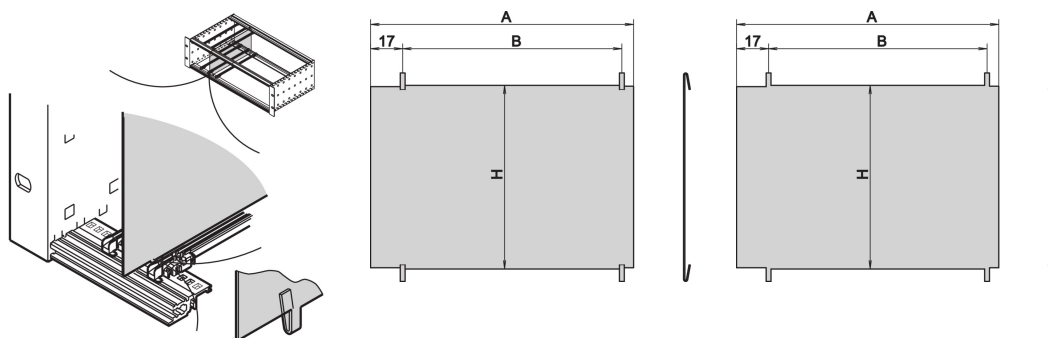

EuropacPRO Divider Plate, 6 U, 160 mm

NÚMERO DE CATÁLOGO

34562-763

The divider plate enables the user to create a separate area inside a subrack or case. The plate can be clipped into the perforation of the horizontal rails. The subracks or cases have to be disassembled if the plate will be assembled.

CERTIFICATIONS

CARACTERÍSTICAS

Mounts by clipping into horizontal rails

Space requirement on component side: 2.0 mm

Fitting depends on gasketing method (stainless steel/textile gasket)

CARATERÍSTICAS DO PRODUTO

Rack Height: 6U

Quantidade por embalagem: 1

Profundidade: 160mm

Length: 160mm

Material: Aço inoxidável

Família de produtos: EuropacPRO

Product Type: Side Panel

Works With: Subracks