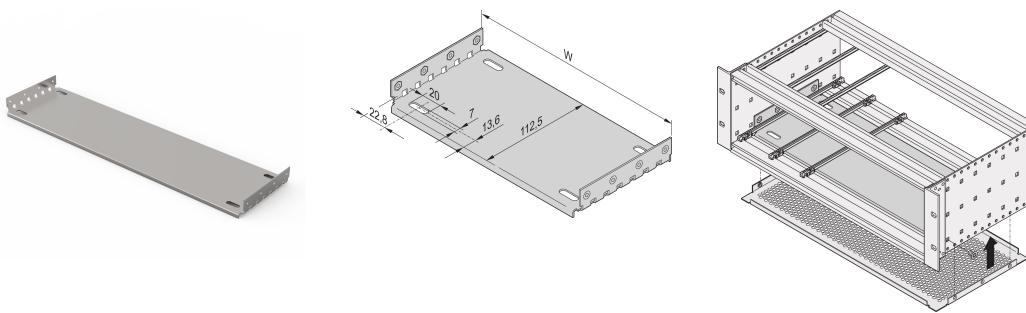

EuropacPRO Mounting Plate for Use With Cover Plate, 84 HP, 400 mm Board Length

NÚMERO DE CATÁLOGO

34563-042

Material	HP	W	D
34563001	28	146,87	112,50
34563009	28	146,87	172,50
34563002	42	217,99	112,50
34563014	42	217,99	172,50
34563003	63	324,67	112,50
34563019	63	324,67	172,50
34563004	84	431,35	112,50
34563024	84	431,35	172,50
34563026	84	431,35	232,50
34563028	84	431,35	292,50
34563042	84	431,35	352,50
34563044	84	431,35	412,50

Mounting plate for use with cover plates for installation and fixing of heavy components. Full width mounting plates (as wide as the subrack or the system case) are fixed to the side panels. The partial width mounting plates are fixed to the side panel and horizontal rail by means of an assembly strip.

Guide rails Type 4,4" and type strengthened cannot be used in combination with a mounting plate. Top / bottom cover which will be inserted into the groove of the light (type L) horizontal rails cannot be used in combination with a mounting plate.

CARACTERÍSTICAS

For installation and fixing of heavy components

Mounting plate, full width: The mounting plate is as wide as the subrack/system case and is fixed to the side panels

A guide rail can be fitted in first and last slot position