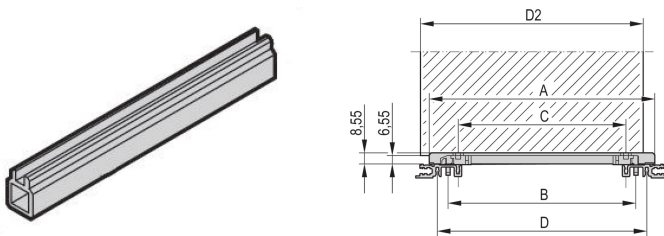

# Guide Rail Multi Piece, Mid-Piece, Plastic Extrusion, 160 mm, 2 mm Groove Width, Grey, 10 Pieces

## NÚMERO DE CATÁLOGO

**34564-891**

Guide rail mid-piece for individual multi-piece guide rails out of plastic or Aluminum extrusion. Suitable for Standard, Accessory, 4.4" PCB types and end pieces with coding.

## CARACTERISTICAS

Middle profile for mounting guide rails for 2 mm groove width

2 plastic end pieces are required; these are pushed on to both ends of the middle profile

Guide rails can be clipped into horizontal rails (Al extrusion) or into 1.5 mm thick plates