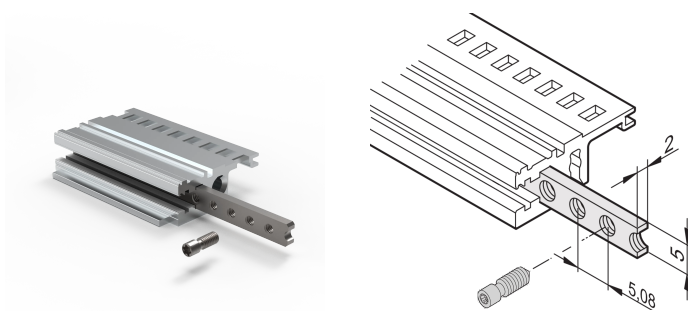

Horizontal Rails Threaded Insert, M2.5, 1000 mm

NÚMERO DE CATÁLOGO

34565-196

The threaded insert is a metal strip with thread M2.5 and allows the fixing of front panels.

CERTIFICATIONS

CARACTERÍSTICAS

The collar screws used for fixing partial-width front panels must be 12.3 mm long

Usable for all horizontal rails

CARATERÍSTICAS DO PRODUTO

Rack Width: 196HP

Quantidade por embalagem: 1

Acabamento: Chapa de Aço Zincada

Length: 1000.26mm

Material: Aço

Família de produtos: EuropacPRO; RatiopacPRO; RatiopacPRO AIR; CompacPRO; PropacPRO; Inpac

Product Type: Threaded Insert

DETALHES ADICIONAIS DO PRODUTO

Please take into consideration that deliveries may be carried out in the stated SPQs (SPQ, e.g. 5 pieces, 10 pieces, 50 pieces, etc.). Differing order quantities (e.g. 2 pieces) may be changed to the next possible delivery quantity = Standard Pack Quantity.