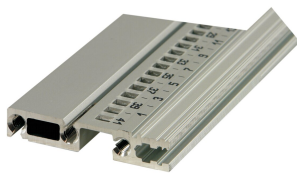

## NÚMERO DE CATÁLOGO

**34566-763**

Combinations of horizontal rails and side panels

„+“ can be combined „-“ combination not recommended

		Light 1.2	Flexibar 1.2	Heavy 1.2R	Rugged 1.2R
Horizontal rail	Horizontal rail	+	+	+	+
Horizontal rail	Horizontal rail	+	+	+	+
Horizontal rail	Horizontal rail	+	+	+	+
Horizontal rail	Horizontal rail	+	+	+	+
Horizontal rail	Horizontal rail	+	+	+	+
Horizontal rail	Horizontal rail	+	+	+	+
Horizontal rail	Horizontal rail	+	+	+	+

The horizontal rail, type rugged VT enables the direct assembly of a backplane.

## CARACTERÍSTICAS

Type R-VT "rugged" horizontal rail with 3-hole fixing for increased robustness

Aluminum extrusion, anodized finish, conductive contact surface

## CARATERÍSTICAS DO PRODUTO

Rack Width: 63HP

Quantidade por embalagem: 1

Acabamento: Anodized

Length: 325.12mm

Material: Alumínio

Família de produtos: EuropacPRO

Product Type: Horizontal Rail