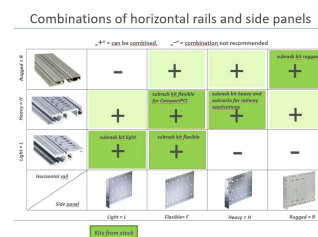

Horizontal Rail Rear, Type AB for Rear I/O, With Notch, 84 HP

NÚMERO DE CATÁLOGO

34579-040

Aluminum extrusion horizontal rail of the type AB (AB = support), for rear I/O card guides, with an anodized surface and conductive contact surface. Suitable for RatiopacPRO/-AIR and EuropacPRO/-rugged).

CARACTERÍSTICAS

For CompactPCI in the area of rear I/O

For 2 x 3 U expansion, 2 horizontal rails of type AB are required

Aluminum extrusion, anodized surface, conductive contact surface, without HP markings

CARATERÍSTICAS DO PRODUTO

Rack Width: 84HP

Quantidade por embalagem: 1

Acabamento: Anodized

Length: 431.8mm

Material: Alumínio

Família de produtos: EuropacPRO

Product Type: Horizontal Rail

Tipo: Type AB

Works With: Subracks

Net Weight: 0.073kg

Tipo de trilho: With Notch