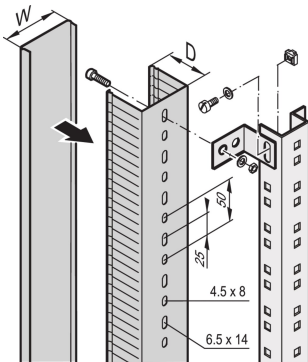

Cable Channel, 2000H 30W 60D

NÚMERO DE CATÁLOGO

60103-011

Cable ducting in side and rear cabinet areas and mounting on cabinet uprights, depth members or C-profiles.

CERTIFICATIONS

CARACTERÍSTICAS

For cable ducting in side and rear cabinet areas

For mounting on cabinet uprights, depth members or C-profiles

CARATERÍSTICAS DO PRODUTO

Material: PVC

Quantidade por embalagem: 1

Product Type: Cable Tray

Tipo: Cable Channel

Cable Type: Vertical

Net Weight: 0.799kg