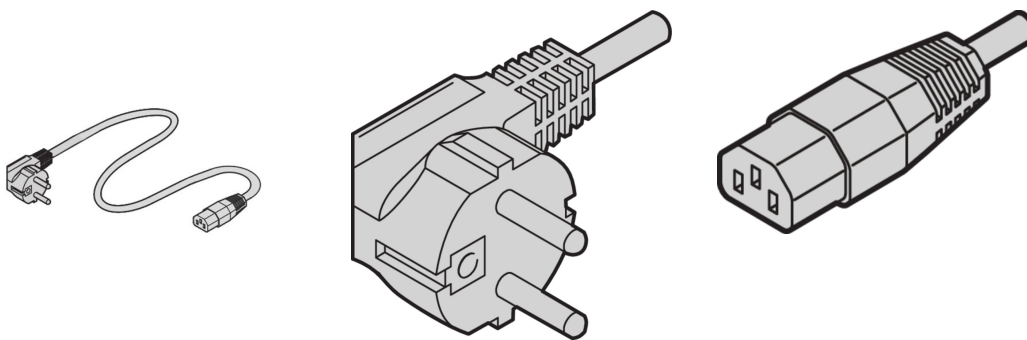

Mains Cable, SCHUKO/UTE to IEC C13, 2.5 m, Grey

NÚMERO DE CATÁLOGO

60103-131

nVent SCHROFF Mains cable provides practical, universal fastening with variable attachment facilities. They are general in nature and fit in to different applications like Fans, cabinet lights, etc., Industrial PC connections, Uninterruptible power supplies, Systems.

CERTIFICATIONS

CARACTERÍSTICAS

Applications: Fans, cabinet lights, Industrial PC connections, Uninterruptible power supplies and Systems

CARATERÍSTICAS DO PRODUTO

Input Connector: SCHUKO / UTE

Output Connector: IEC C13

Length: 2500mm

Quantidade por embalagem: 1

Cor: Grey

Connector Type: Straight

Material: PVC

Product Type: Cable

Net Weight: 0.27kg

AVISO