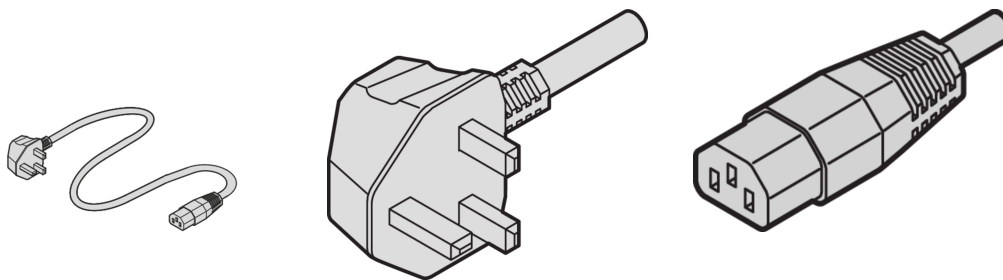

Mains Cable, BS to IEC C13, 2.5 m, Black

NÚMERO DE CATÁLOGO

60103-137

nVent SCHROFF Mains cable provides practical, universal fastening with variable attachment facilities. They are general in nature and fit in to different applications like Fans, cabinet lights, etc., Industrial PC connections, Uninterruptible power supplies, Systems.

CERTIFICATIONS

CARACTERÍSTICAS

Applications: Fans, cabinet lights, Industrial PC connections, Uninterruptible power supplies and Systems

CARATERÍSTICAS DO PRODUTO

Input Connector: BS = British Standard

Output Connector: IEC C13

Length: 2500mm

Quantidade por embalagem: 1

Cor: Black

Connector Type: Straight

Material: PVC

Product Type: Cable

Net Weight: 0.26kg

AVISO