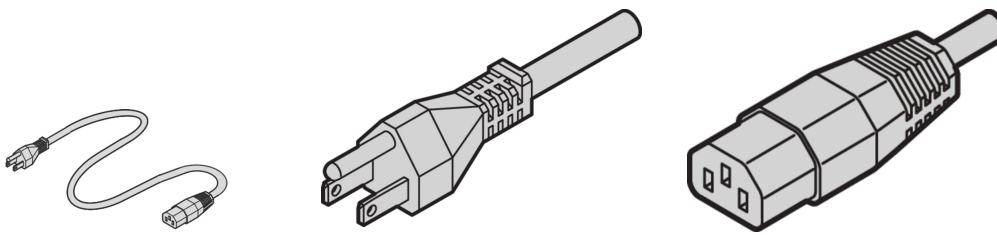

Mains Cable, USA to IEC C13, 2.5 m, Black

NÚMERO DE CATÁLOGO

60103-141

nVent SCHROFF Mains cable provides practical, universal fastening with variable attachment facilities. They are general in nature and fit in to different applications like Fans, cabinet lights, etc., Industrial PC connections, Uninterruptible power supplies, Systems.

CERTIFICATIONS

CARACTERÍSTICAS

Applications: Fans, cabinet lights, Industrial PC connections, Uninterruptible power supplies and Systems

CARATERÍSTICAS DO PRODUTO

Input Connector: US = US Standard

Output Connector: IEC C13

Length: 2500mm

Quantidade por embalagem: 1

Cor: Black

Connector Type: Straight

Material: PVC

Product Type: Cable

Net Weight: 0.165kg

AVISO