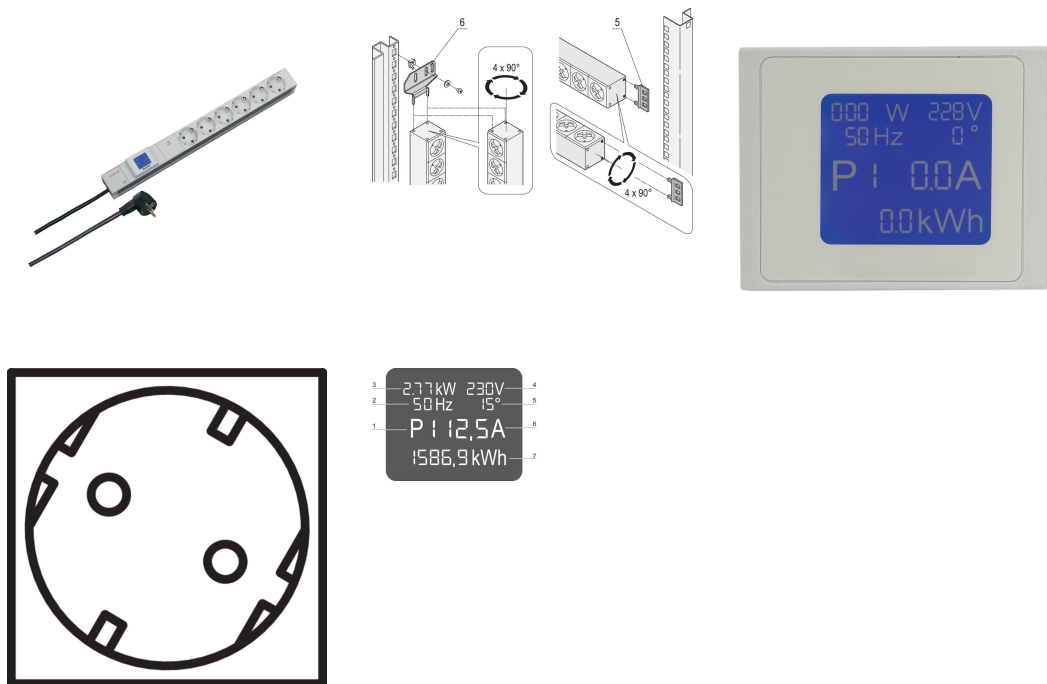

Socket Strip, SCHUKO/UTE, Local Display, 6 x SCHUKO/UTE Outlets

NÚMERO DE CATÁLOGO

60110-294

PDU with local power meter. Relevant Power data are shown on an integrated display.

CERTIFICATIONS

CARACTERISTICAS

Integrated measurement and display via local display unit

Socket strips with Schuko sockets

Mounting height 1 U

Socket strips can be rotated through all four directions (in 90° increments) during installation

Horizontal and vertical mounting

Measurement functions: Voltage, Current, Power, Frequency, cos phi

CARATERÍSTICAS DO PRODUTO

Product Type: Socket Strip

Tipo de soquete: SCHUKO

Socket Quantity: 6

Cor: Grey

Switched Outlets: Não

Length: 438.5mm

Tensão AC: 230V

Profundidade: 44mm

Acabamento: Anodized

Gross Weight: 0.886kg

Material: Alumínio; Polyamide

Quantidade por embalagem: 1

AVISO