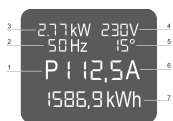

Socket Strip, IEC C13, Metered

NÚMERO DE CATÁLOGO

60110-296

PDU with local power meter. Relevant Power data are shown on an integrated display.

CERTIFICATIONS

CARACTERÍSTICAS

Socket strips can be rotated through all four directions (in 90° increments) during installation

Socket Quantity: 8

Cor: Grey

Switched Outlets: Sim

Length: 438.5mm

Tensão AC: 230V

Profundidade: 44mm

Material: Alumínio; Polyamide

Net Weight: 0.906kg