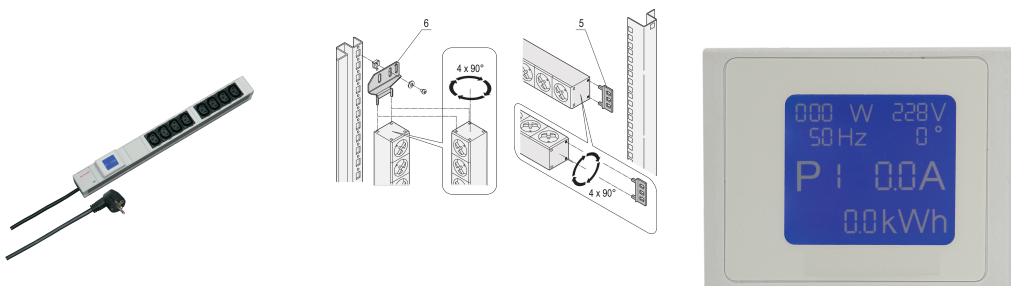

Socket Strip, IEC C13, Metered

NÚMERO DE CATÁLOGO

60110-296

PDU with local power meter. Relevant Power data are shown on an integrated display.

CERTIFICATIONS

CARACTERÍSTICAS

Socket strips can be rotated through all four directions (in 90° increments) during installation

Mounting height 1 U

Integrated measurement and display via local display unit

Socket strips with IEC 60320-C13 sockets

Horizontal and vertical mounting

CARATERÍSTICAS DO PRODUTO

Product Type: Socket Strip

Tipo de soquete: IEC C13

Socket Quantity: 8

Cor: Grey

Switched Outlets: Sim

Length: 438.5mm

Tensão AC: 230V

Profundidade: 44mm

Material: Alumínio; Polyamide

Net Weight: 0.906kg