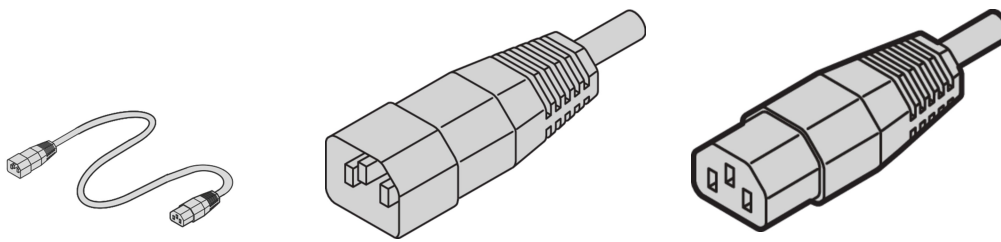

Mains Cable, IEC C14 to C13, 1 m, Black

NÚMERO DE CATÁLOGO

60110-361

nVent SCHROFF Mains cable provides practical, universal fastening with variable attachment facilities. They are general in nature and fit in to different applications like Fans, cabinet lights, etc., Industrial PC connections, Uninterruptible power supplies, Systems.

CERTIFICATIONS

CARACTERÍSTICAS

Applications: Fans, cabinet lights, Industrial PC connections, Uninterruptible power supplies and Systems

CARATERÍSTICAS DO PRODUTO

Input Connector: IEC C14

Output Connector: IEC C13

Length: 1000mm

Quantidade por embalagem: 1

Cor: Black

Connector Type: Straight

Material: PVC

Product Type: Cable

Net Weight: 0.145kg

AVISO