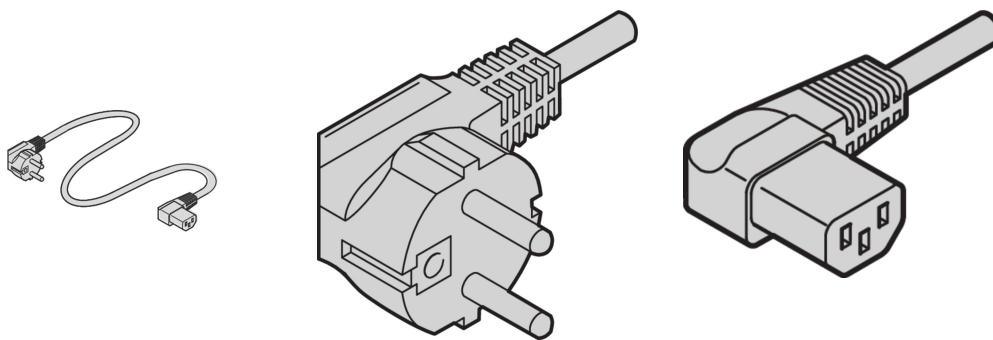

Mains Cable, SCHUKO/UTE to IEC C13-Angled, 2.5 m Grey

NÚMERO DE CATÁLOGO

60704-020

nVent SCHROFF Mains cable provides practical, universal fastening with variable attachment facilities. They are general in nature and fit in to different applications like Fans, cabinet lights, etc., Industrial PC connections, Uninterruptible power supplies, Systems.

CERTIFICATIONS

CARACTERÍSTICAS

Applications: Fans, cabinet lights, Industrial PC connections, Uninterruptible power supplies and Systems

CARATERÍSTICAS DO PRODUTO

Input Connector: SCHUKO / UTE

Output Connector: IEC C13

Length: 2500mm

Quantidade por embalagem: 1

Cor: Grey

Connector Type: Angled

Material: PVC

Product Type: Cable

Gross Weight: 0.271kg

AVISO