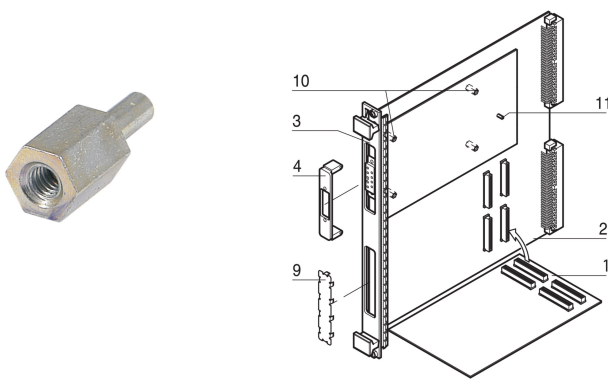

PMC Mezzanine Board Voltage Keying/Coding Pin

NÚMERO DE CATÁLOGO

60827-026

Voltage keying/coding pin for PMC mezzanine boards.

CERTIFICATIONS

CARACTERÍSTICAS

To prevent accidental damage when fitting mezzanine boards, keying/coding pins are bolted to the VMEbus boards to distinguish between 3.3 V and 5 V operation. The mezzanine boards have a hole drilled in the appropriate position. The keying/coding pin thus ensures that only mezzanine boards with the same operating voltage can be inserted. For double-height euroboards 2 pieces are required.

Voltage keying/coding pin for PMC mezzanine boards

CARATERÍSTICAS DO PRODUTO

Product Type: Coding/Keying Indicator

Família de produtos: EuropacPRO; RatiopacPRO; CompacPRO; PropacPRO; Inpac

Tipo: Coding Peg

Works With: Subracks; Cases; CompactPCI Systems; CompactPCI Serial Systems; PXI

Thread Type: Metric

Material: Aço inoxidável

Quantidade por embalagem: 1

Profundidade: 13.5mm

Altura: 5mm

Length: 13.5mm

Largura: 5mm