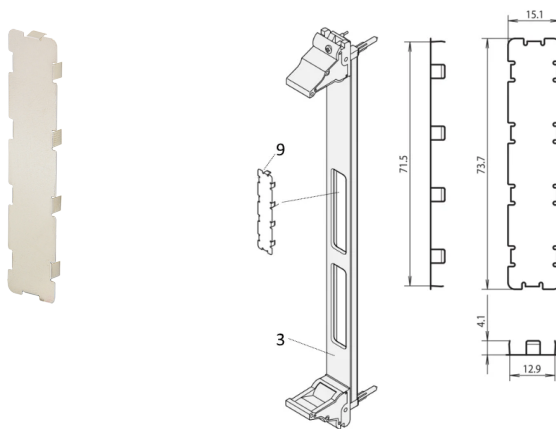

# PMC Mezzanine Front Panel Cutout Cover for EMC Protection, Bright

## NÚMERO DE CATÁLOGO

**60835-022**

The stainless steel EMC cover enable to close unused cut-outs in the PMC mezzanine front panels.

## CARACTERISTICAS

Material stainless steel, 0.2 mm

EMC cover to close unused cut-outs in the PMC mezzanine front panels

## CARATERÍSTICAS DO PRODUTO

Quantidade por embalagem: 1

Material: Aço inoxidável

Product Type: Cover

Works With: Front Panels

Gross Weight: 0.002kg