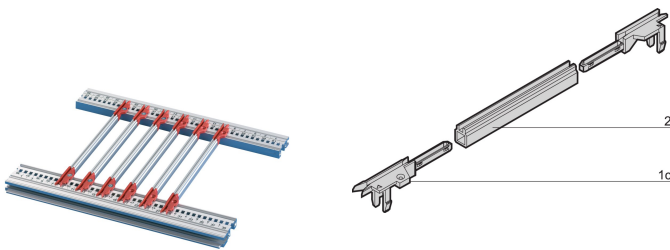

Guide Rail End Piece, 4.4" PCB Type, Groove Width 2 mm, Red

NÚMERO DE CATÁLOGO

64560-057

Plastic end pieces for individual multi-piece guide rails with plastic or extrusion mid-piece. Available as Standard, Accessory or 4.4" PCB types. End pieces can be optional equipped with a ESD clip, which ensures conductive contact between PCB and horizontal rail. Suitable for RatiopacPRO/-AIR, PropacPRO, CompacPRO and EuropacPRO.

CERTIFICATIONS

CARACTERÍSTICAS

Guide rail end pieces (PBT) for individual multi-piece guide rails with plastic or aluminum extrusion mid-piece.

Guide rails end piece can be clipped into horizontal rails (Al extrusion) or into 1.5 mm thick plates

Storage temperature: 0 °C ... +60 °C

CARATERÍSTICAS DO PRODUTO

Product Type: Rail End Piece

Família de produtos: EuropacPRO; RatiopacPRO; RatiopacPRO AIR; CompacPRO; PropacPRO; MultipacPRO; Inpac

Tipo: 4.4" PCB

Works With: Subracks; Cases; Chassis

Quantidade por embalagem: 1

Unidade de embalagem: Pair

Gross Weight: 0.003kg

Material: Polybutylene Terephthalate

DETALHES ADICIONAIS DO PRODUTO

Delivery is in standard pack multiples. Pricing is per individual item.