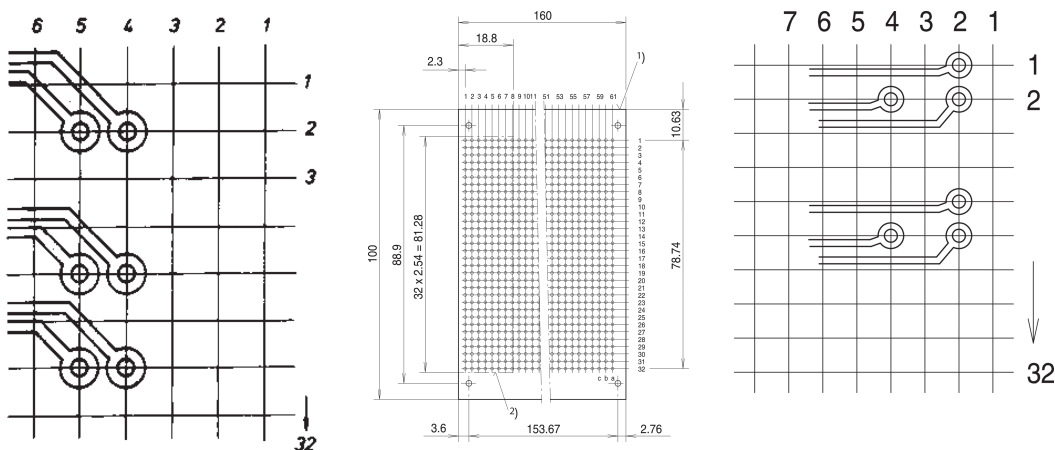

Cermet Potentiometer, 100 kOhm

NÚMERO DE CATÁLOGO

69004-155

A potentiometer is an electrical resistance component whose resistance values can be changed mechanically (by turning or shifting).

CERTIFICATIONS

CARACTERÍSTICAS

Short type for mounting plane 1

CARATERÍSTICAS DO PRODUTO

Product Type: Potentiometer

Resistance: 100000Ω

Quantidade por embalagem: 1

DETALHES ADICIONAIS DO PRODUTO

Dimensions of connecting pins: 0.45 × 0.45 mm.

Required front panel drill hole: Ø 8 mm.

When left-hinged: pins 1 and 2 low-ohmic.

When right-hinged: pins 2 and 3 low-ohmic.

Please take into consideration that deliveries may be carried out in the stated SPQs (SPQ, e.g. 5 pieces, 10 pieces, 50 pieces, etc.). Differing order quantities (e.g. 2 pieces) may be changed to the next possible delivery quantity = Standard Pack Quantity.