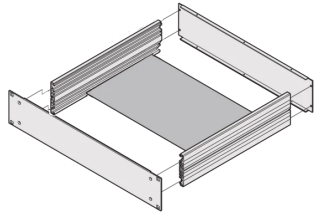

MultipacPRO Mounting Plate

Mounting plates are designed for the mounting of heavy components, e.g. transformers.

CERTIFICATIONS

CARACTERISTICAS

Mounting plates are designed for the mounting of heavy components, e.g. transformers

Bolted laterally inside on a 19" chassis

ESPECIFICAÇÕES

Material:	Aluminio
Works With:	Chassis
Product Type:	Mounting Plate
Família de produtos:	MultipacPRO

Table 1/1

Número de catálogo	Profundidade	Quantidade por embalagem	Rack Width	Largura	Certifications
20860-107	150mm	1	84HP	402.5mm	RoHS
20860-112	450mm	1	84HP	402.5mm	
20860-111	390mm	1	84HP	402.5mm	RoHS
20860-108	210mm	1	84HP	402.5mm	RoHS
20860-110	330mm	1	84HP	402.5mm	RoHS
20860-109	270mm	1	84HP	402.5mm	RoHS

DETALHES ADICIONAIS DO PRODUTO

Mounting plates can also be fitted at the same time as the internal mounting for euroboards.

Where a mounting plate is used the clear mounting height is reduced by at least 2.5 mm.